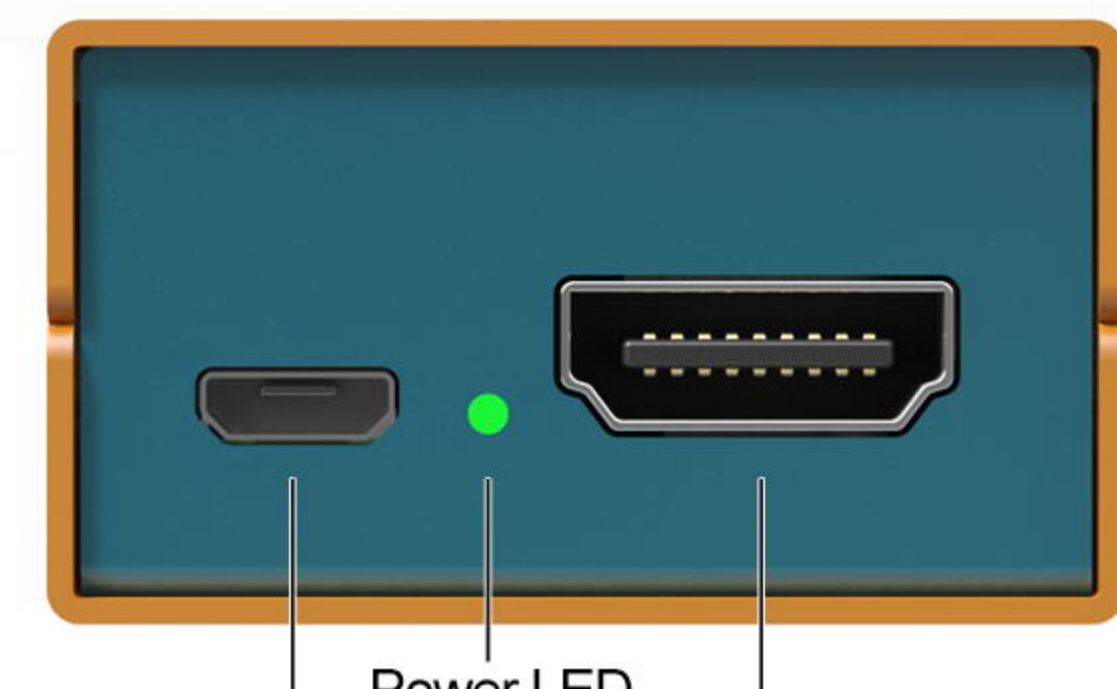

Mini SC1221