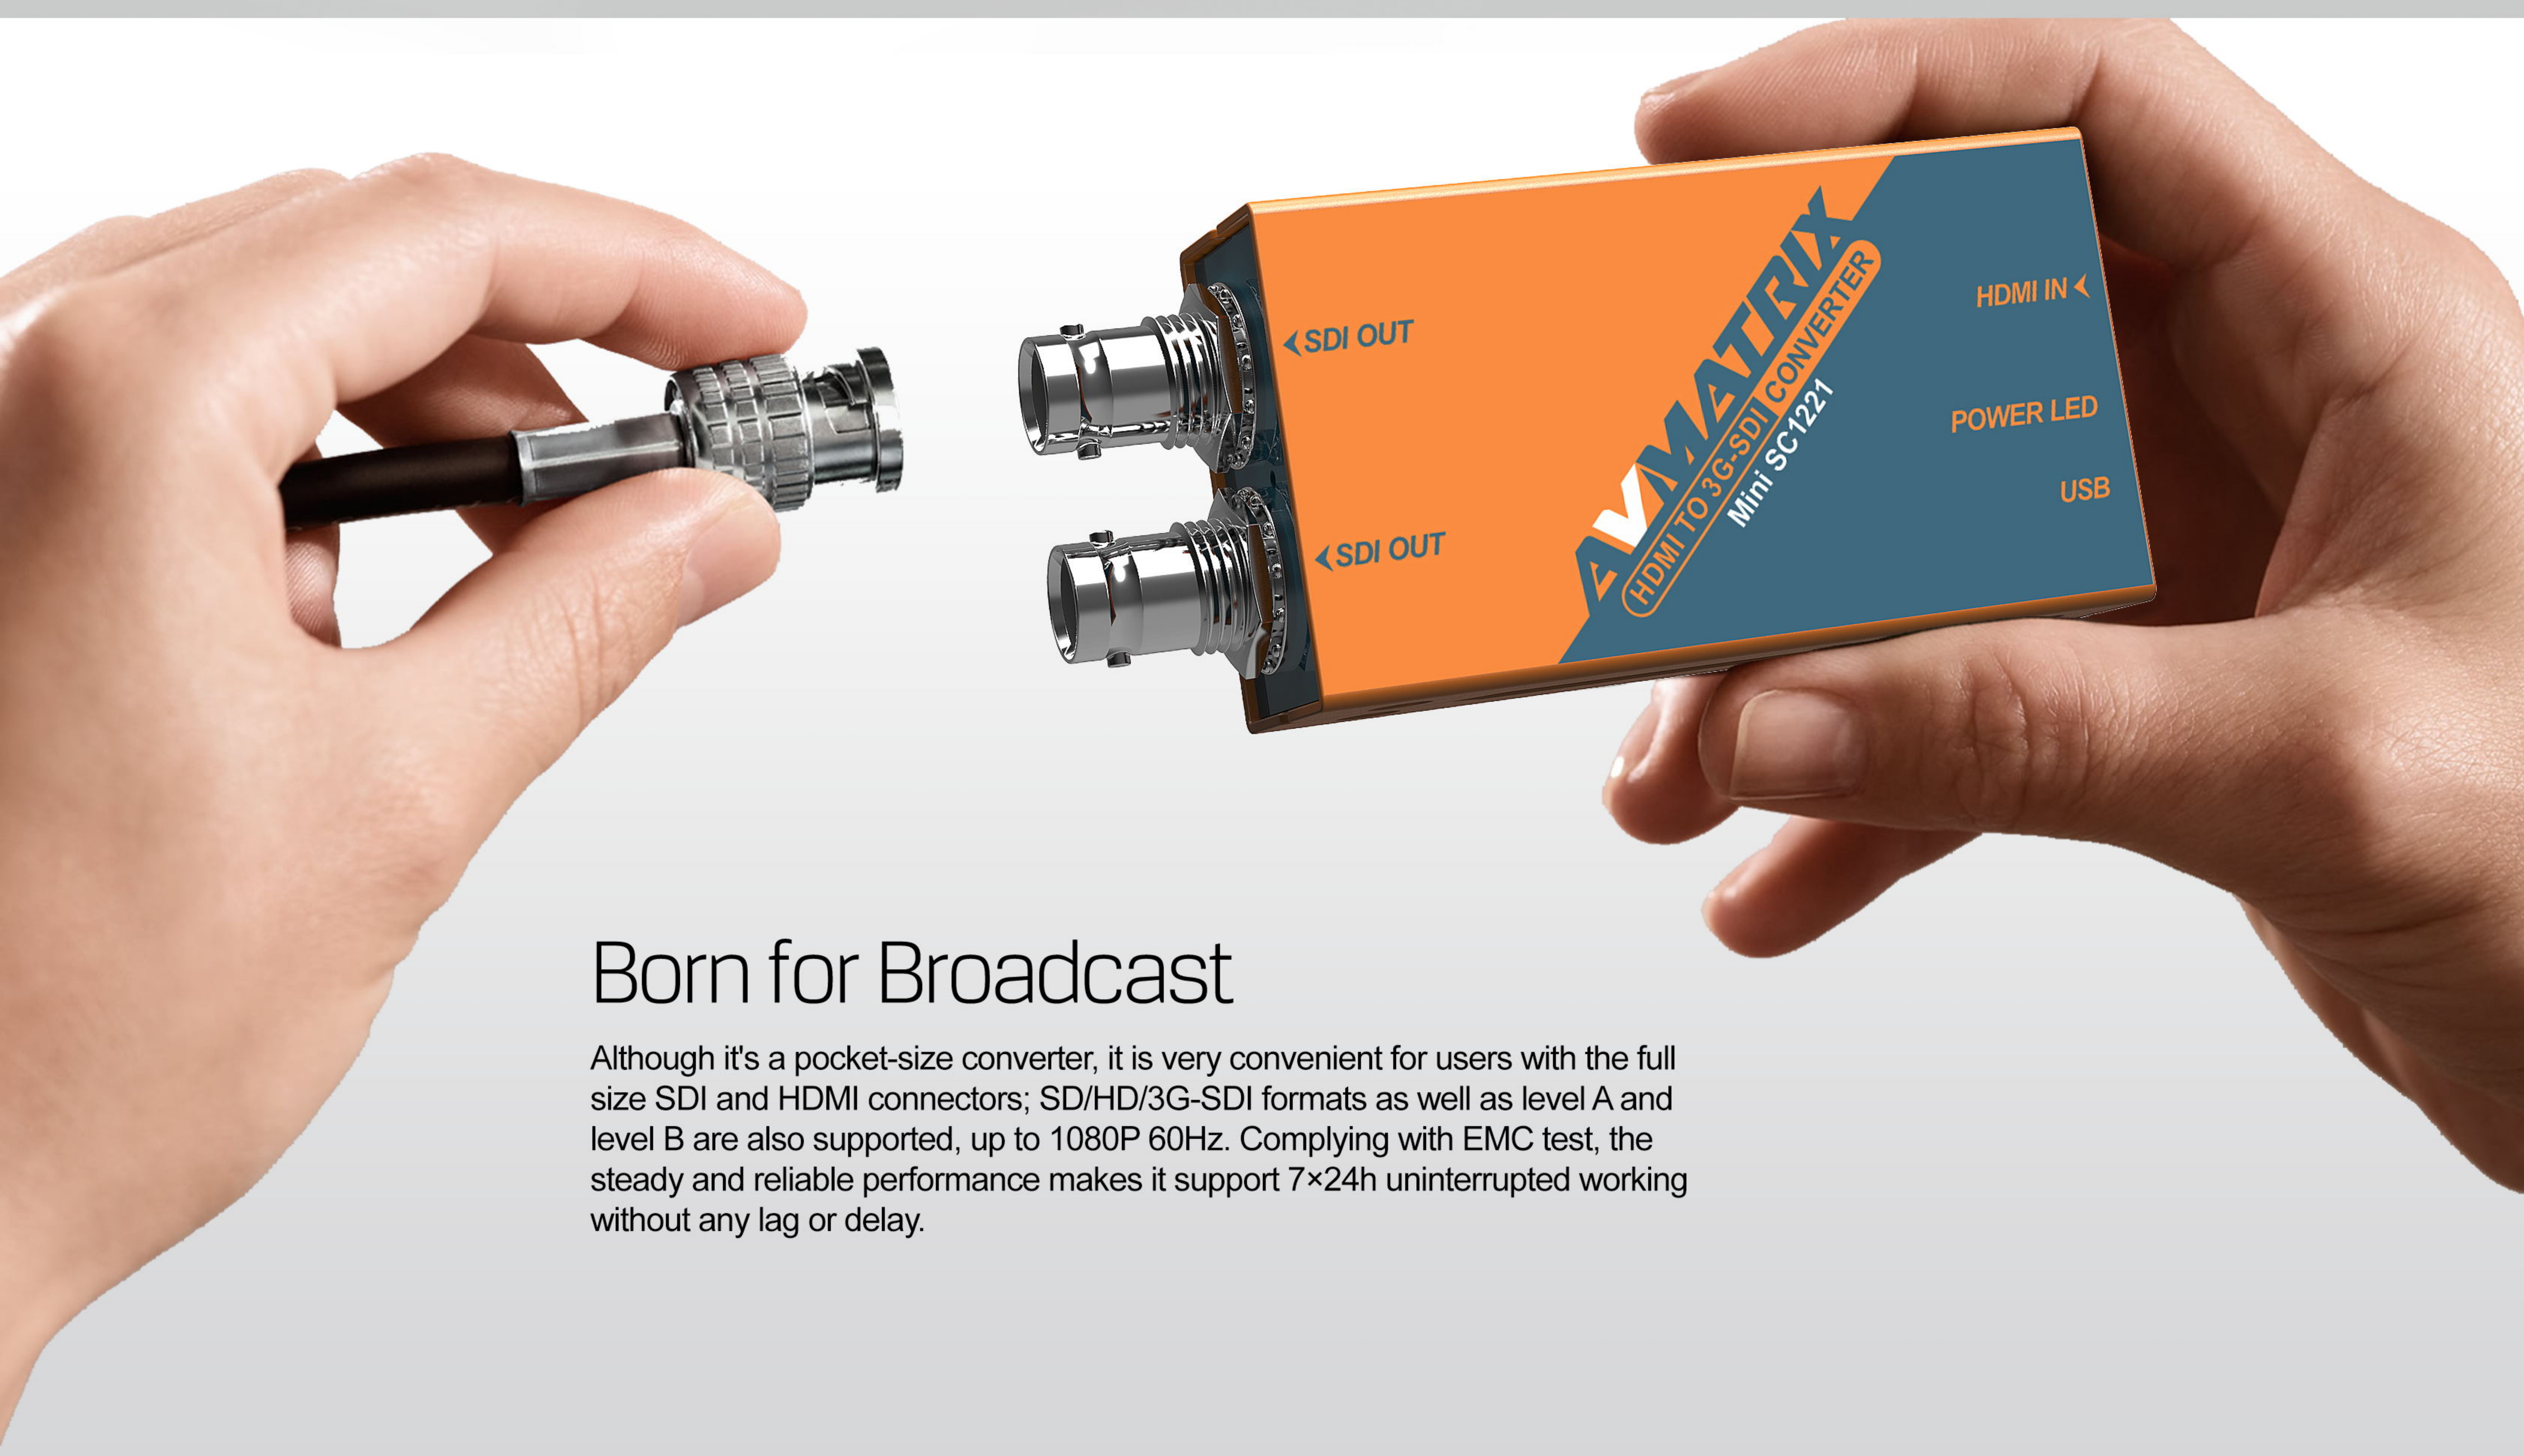

Model NO.: **Mini SC1112** | Model NO.: **Mini SC1221**
3G-SDI to HDMI | **HDMI to 3G-SDI**
POCKET-SIZE BROADCAST CONVERTER

Born for Broadcast

Although it's a pocket-size converter, it is very convenient for users with the full size SDI and HDMI connectors; SD/HD/3G-SDI formats as well as level A and level B are also supported, up to 1080P 60Hz. Complying with EMC test, the steady and reliable performance makes it support 7×24h uninterrupted working without any lag or delay.

Powered Anywhere

Featured with universal USB power solution design, avmatrix mini converter can be powered by Micro USB connection; it can not only connect with DC power plug pack, but also get power from power bank, laptop or computer. The low power consumption is incredible, such as a 5,000mAh power bank can supply a more than 24-hour uninterrupted working time.

Pocket Size and Easy to Mount

Miniature design makes it portable for indoors and outdoors. It's possible to put into pocket and take to anywhere. With a convenient and detachable mounting bracket, it is also available in different application scenarios.