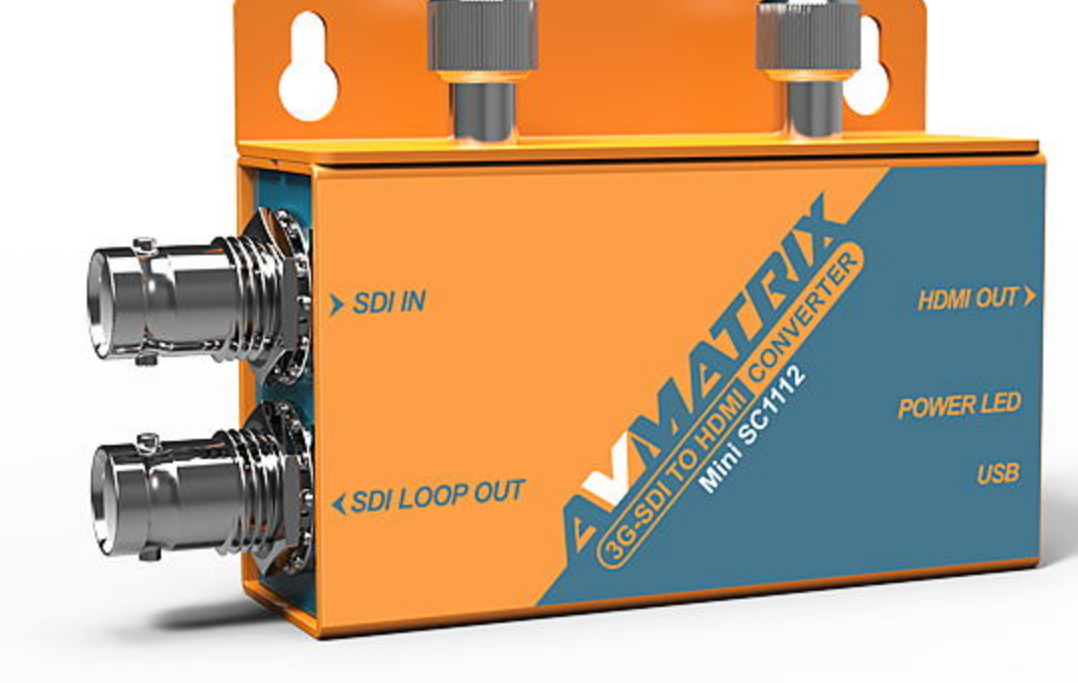

Model NO.: **Mini SC1112** | Model NO.: **Mini SC1221**
3G-SDI to HDMI | **HDMI to 3G-SDI**
POCKET-SIZE BROADCAST CONVERTER

Born for Broadcast

Although it's a pocket-size converter, it is very convenient for users with the full size SDI and HDMI connectors; SD/HD/3G-SDI formats as well as level A and level B are also supported, up to 1080P 60Hz. Complying with EMC test, the steady and reliable performance makes it support 7×24h uninterrupted working without any lag or delay.

Powered Anywhere

Featured with universal USB power solution design, avmatrix mini converter can be powered by Micro USB connection; it can not only connect with DC power plug pack, but also get power from power bank, laptop or computer. The low power consumption is incredible, such as a 5,000mAh power bank can supply a more than 24-hour uninterrupted working time.

Pocket Size and Easy to Mount

Miniature design makes it portable for indoors and outdoors. It's possible to put into pocket and take to anywhere. With a convenient and detachable mounting bracket, it is also available in different application scenarios.