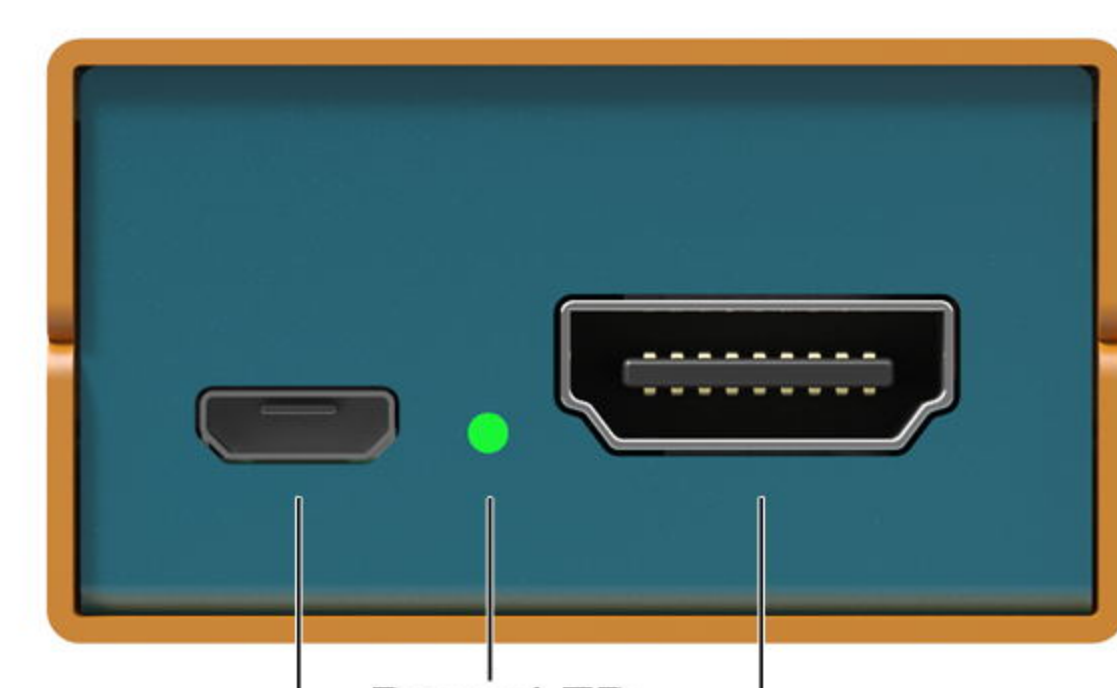

Mini SC1221