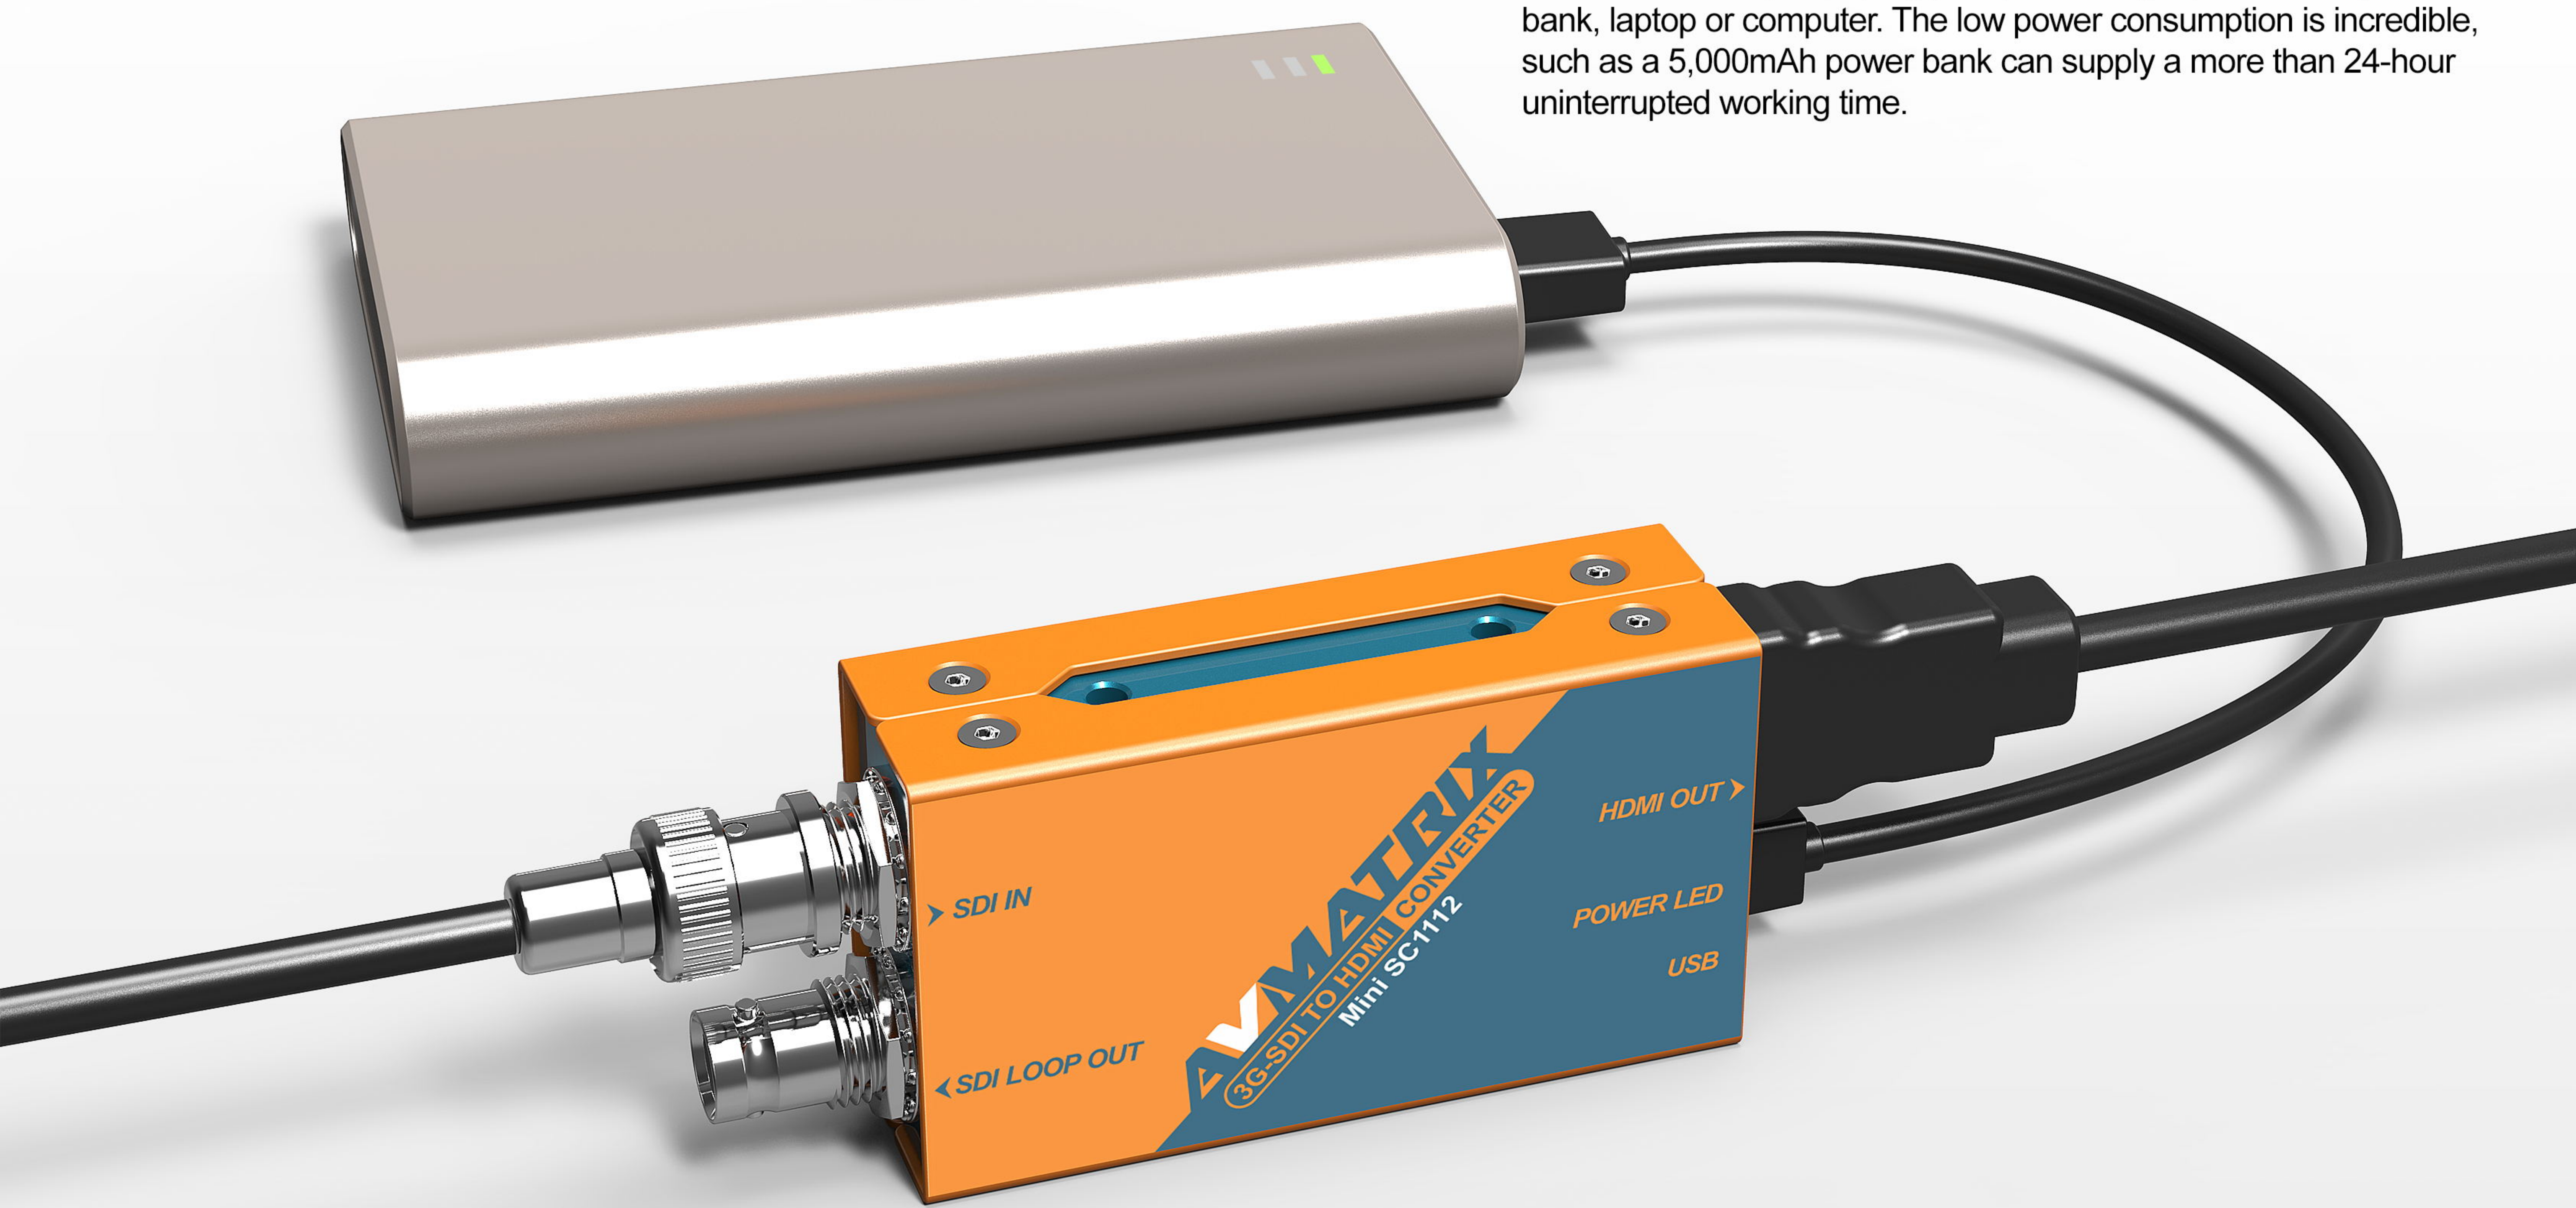

Model NO.: **Mini SC1112** | Model NO.: **Mini SC1221**
3G-SDI to HDMI | **HDMI to 3G-SDI**
POCKET-SIZE BROADCAST CONVERTER

Born for Broadcast

Although it's a pocket-size converter, it is very convenient for users with the full size SDI and HDMI connectors; SD/HD/3G-SDI formats as well as level A and level B are also supported, up to 1080P 60Hz. Complying with EMC test, the steady and reliable performance makes it support 7×24h uninterrupted working without any lag or delay.

Powered Anywhere

Featured with universal USB power solution design, avmatrix mini converter can be powered by Micro USB connection; it can not only connect with DC power plug pack, but also get power from power bank, laptop or computer. The low power consumption is incredible, such as a 5,000mAh power bank can supply a more than 24-hour uninterrupted working time.

Pocket Size and Easy to Mount

Miniature design makes it portable for indoors and outdoors. It's possible to put into pocket and take to anywhere. With a convenient and detachable mounting bracket, it is also available in different application scenarios.