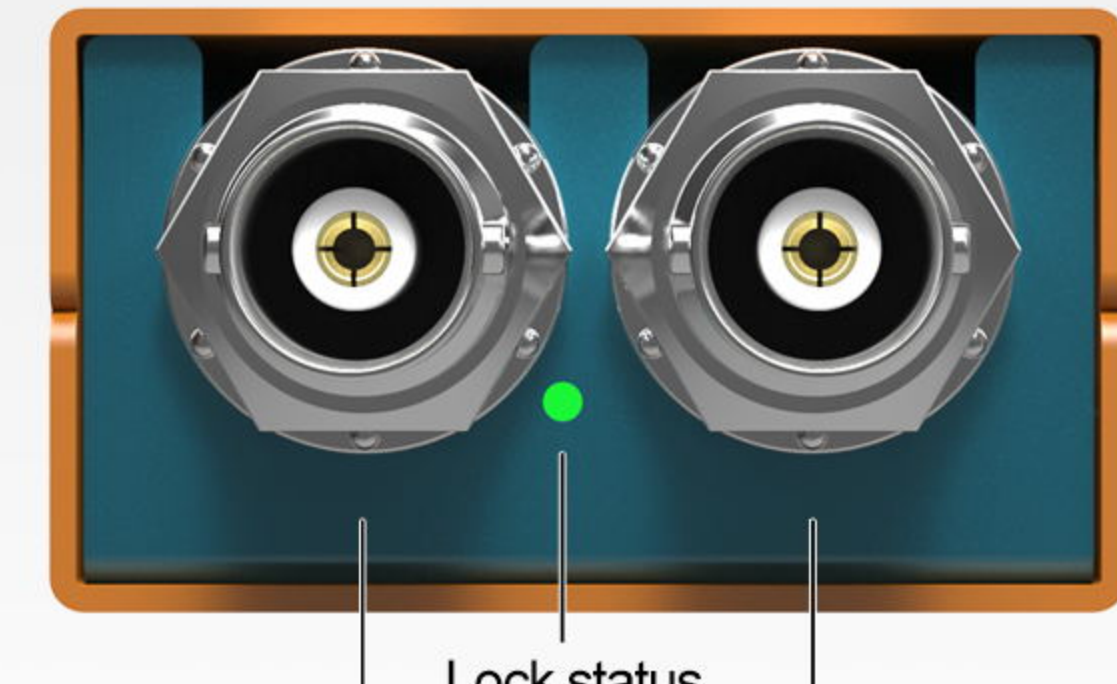

MODEL NO.	Mini SC1112	Mini SC1221
INPUT	SDI Video Input SD/HD/3G-SDI x1	HDMI Video Input HDMI type A x1
OUTPUT	SDI Video Loop Output SD/HD/3G-SDI x1 HDMI Video Output HDMI type A x1	SDI Video Output SD/HD/3G-SDI x2
SDI FORMATS	SD Format Support 525i 59 94 625i 50 HD Format Support 720p 24/25/30/50/59 94/60 1080i 50/59 94/60 1080p 23.98/24/25/29.97/30 1080psf 23.98/24/25/29.97/30 1080p 50/59 94/60 SDI Video Rate SD/HD/3G-SDI SDI Compliance SMPTE292M/SMPTE/259M/SMPTE 424M SDI Color Space and Precision YUV 4:2:2 SDI Auto Switching Auto selects SD-SDI, HD-SDI and 3G-SDI on input	SD Format Support 525i 59 94 625i 50 HD Format Support 720p 50/59 94/60 1080i 50/59 94/60 1080p 23.976/23.98/24/25/29.97/30 1080p 50/59 94/60 SDI Video Rate SD/HD/3G-SDI SDI Compliance SMPTE292M/SMPTE/259M/SMPTE 424M SDI Color Space and Precision YUV 4:2:2
HDMI FORMATS	HDMI Format Support 480i 60 576i 50 720p 24/25/30/59 94/60 1080i 50/59 94/60 1080p 23.98/24/25/29.97/30 1080p 50/59 94/60 HDMI Color Space and Precision YUV 4:2:2	HDMI Format Support 480i 60 576i 50 720p 50/59 94/60 1080i 50/59 94/60 1080p 23.976/23.98/24/25/29.97/30 1080p 50/59 94/60 HDMI Color Space and Precision RGB 4:4:4, YUV 4:4:4 & YUV 4:2:2
SIZE (W×D×H)	74mm × 41mm × 23mm	74mm × 41mm × 23mm
POWER	Power Micro USB Power Consumption 1.5W Voltage Range 3.3V~5V Operating Temperature -20℃~60℃ Storage Temperature -30℃~70℃ Relative Humidity 0%~90% non-condensing	Power Micro USB Power Consumption 2W Voltage Range 3.3V~5V Operating Temperature -20℃~60℃ Storage Temperature -30℃~70℃ Relative Humidity 0%~90% non-condensing
ENVIRONMENT		
WARRANTY	3 year limited warranty	3 year limited warranty

Mini SC1112